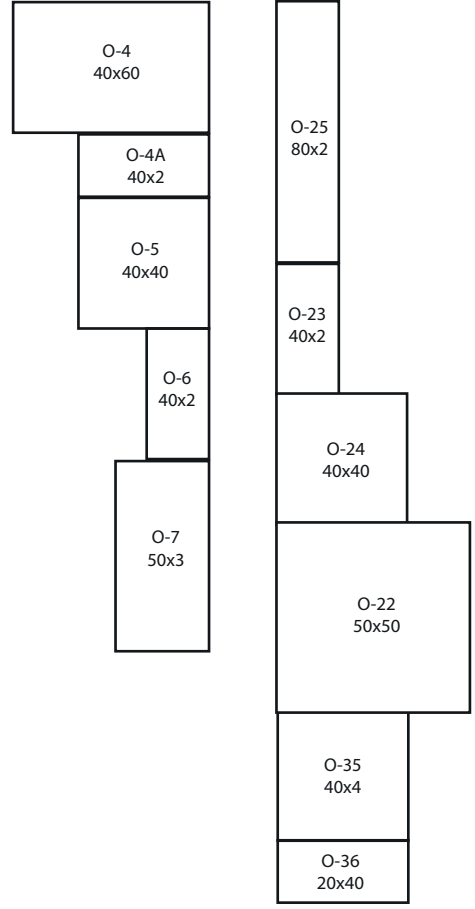

2027 Virginia FARM SHOW Overview

PARKING AREA

Truck Corral

BUILDING 1

BB
40x2

Heated Tent 2

BUILDING 3

SKID STEER RODEO AREA

O-32
40x2

O-21
40x2