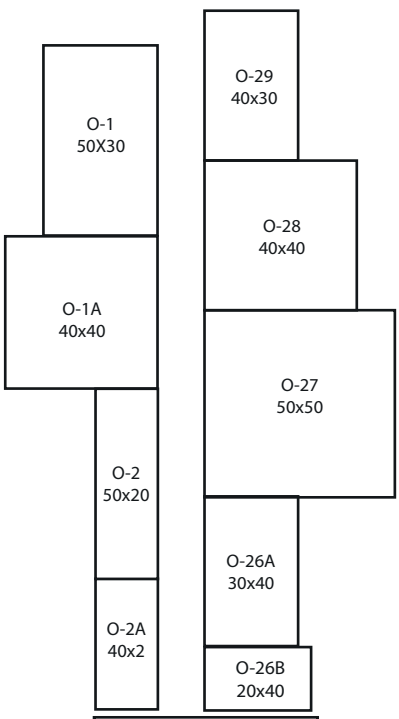

2027 Virginia FARM SHOW Overview

PARKING AREA

Truck Corral

BUILDING 1

BB
40x2

Heated Tent 2

BUILDING 3

SKID STEER RODEO AREA

O-32
40x2

O-21
40x2