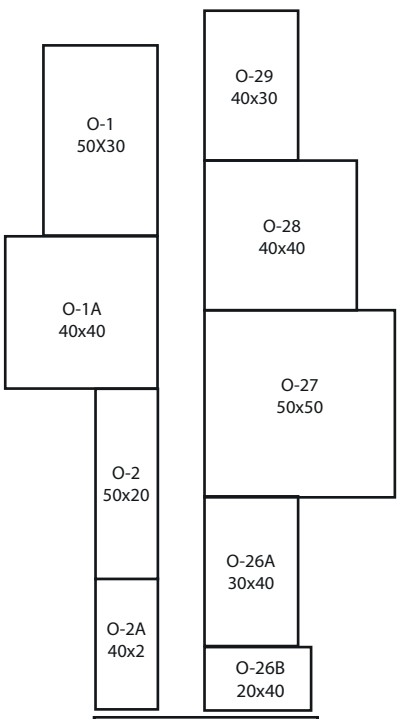

2027 Virginia FARM SHOW BUILDING 1

Over Head Door
12w x 14h

Large Door 16'x20'

Large Door 16'x20'

Large Door
10w x 14h

2027

Building 2 (Heated Tent)

Entrance

2027

Virginia FARM SHOW Building 3

2027 Virginia FARM SHOW Overview

PARKING AREA

Truck Corral

BUILDING 1

BB
40x2

Heated Tent 2