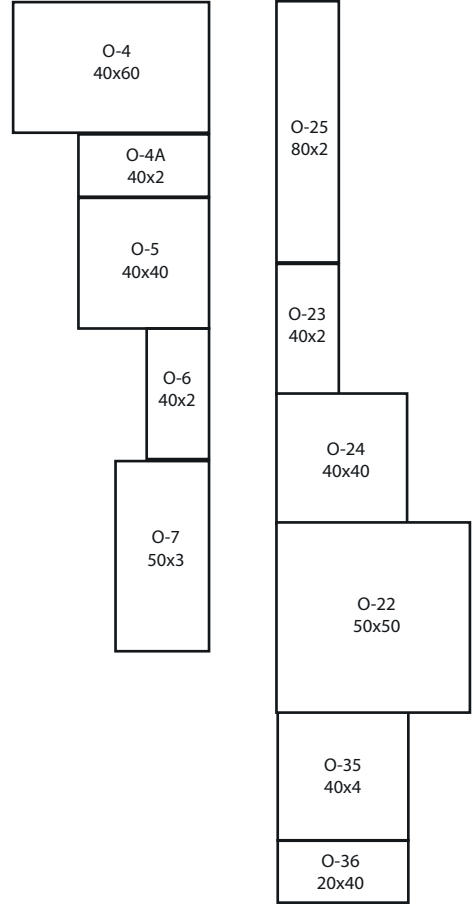

2027 Virginia FARM SHOW BUILDING 1

Over Head Door
12w x 14h

Large Door 16'x20'

Large Door 16'x20'

Large Door
10w x 14h

2027

Building 2 (Heated Tent)

Entrance

2027

Virginia FARM SHOW Building 3

2027 Virginia FARM SHOW Overview

PARKING AREA

Truck Corral

BUILDING 1

BB
40x2

Heated Tent 2