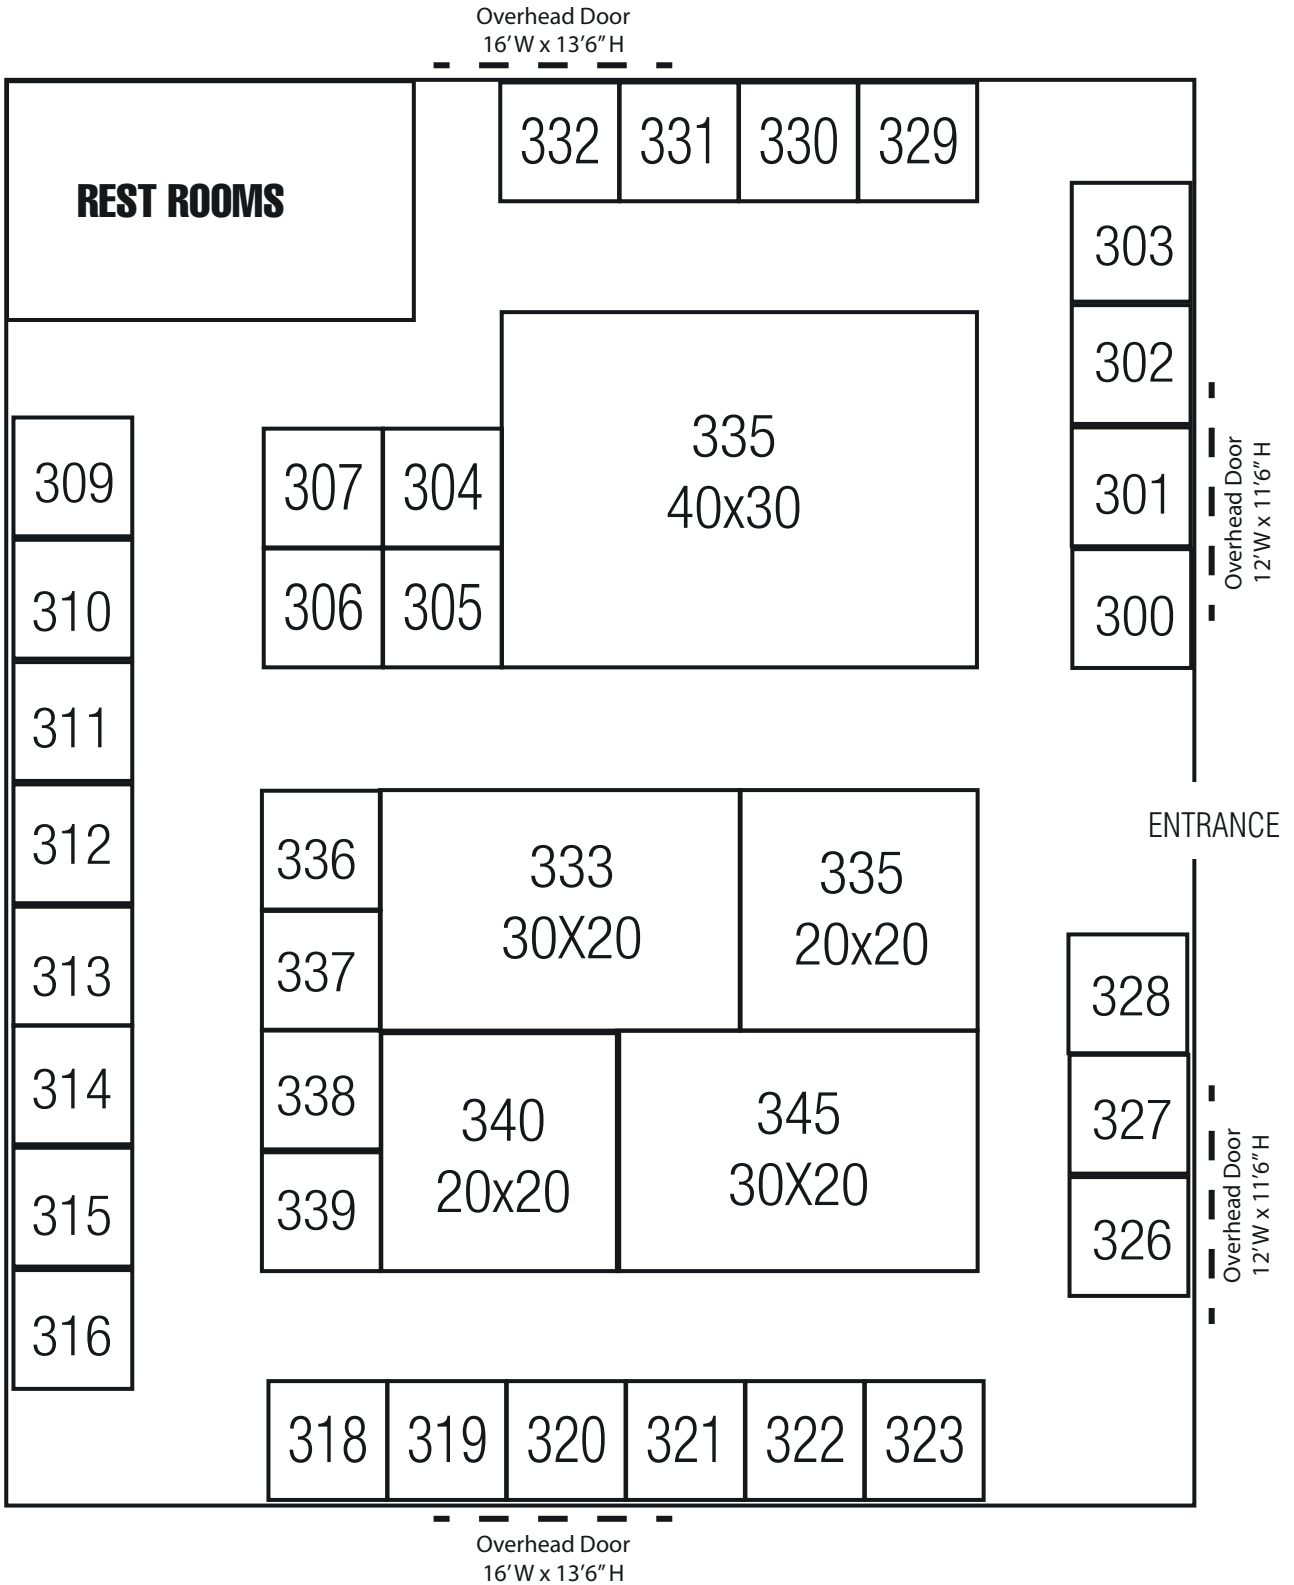

2027 Virginia FARM SHOW BUILDING 1

Over Head Door
12w x 14h

Large Door 16'x20'

Large Door 16'x20'

Large Door
10w x 14h

2027

Building 2 (Heated Tent)

Entrance

2027

Virginia FARM SHOW Building 3

2027 Virginia FARM SHOW Overview

PARKING AREA

Truck Corral

BUILDING 1

BB
40x2

Heated Tent 2

BUILDING 3

SKID STEER RODEO AREA