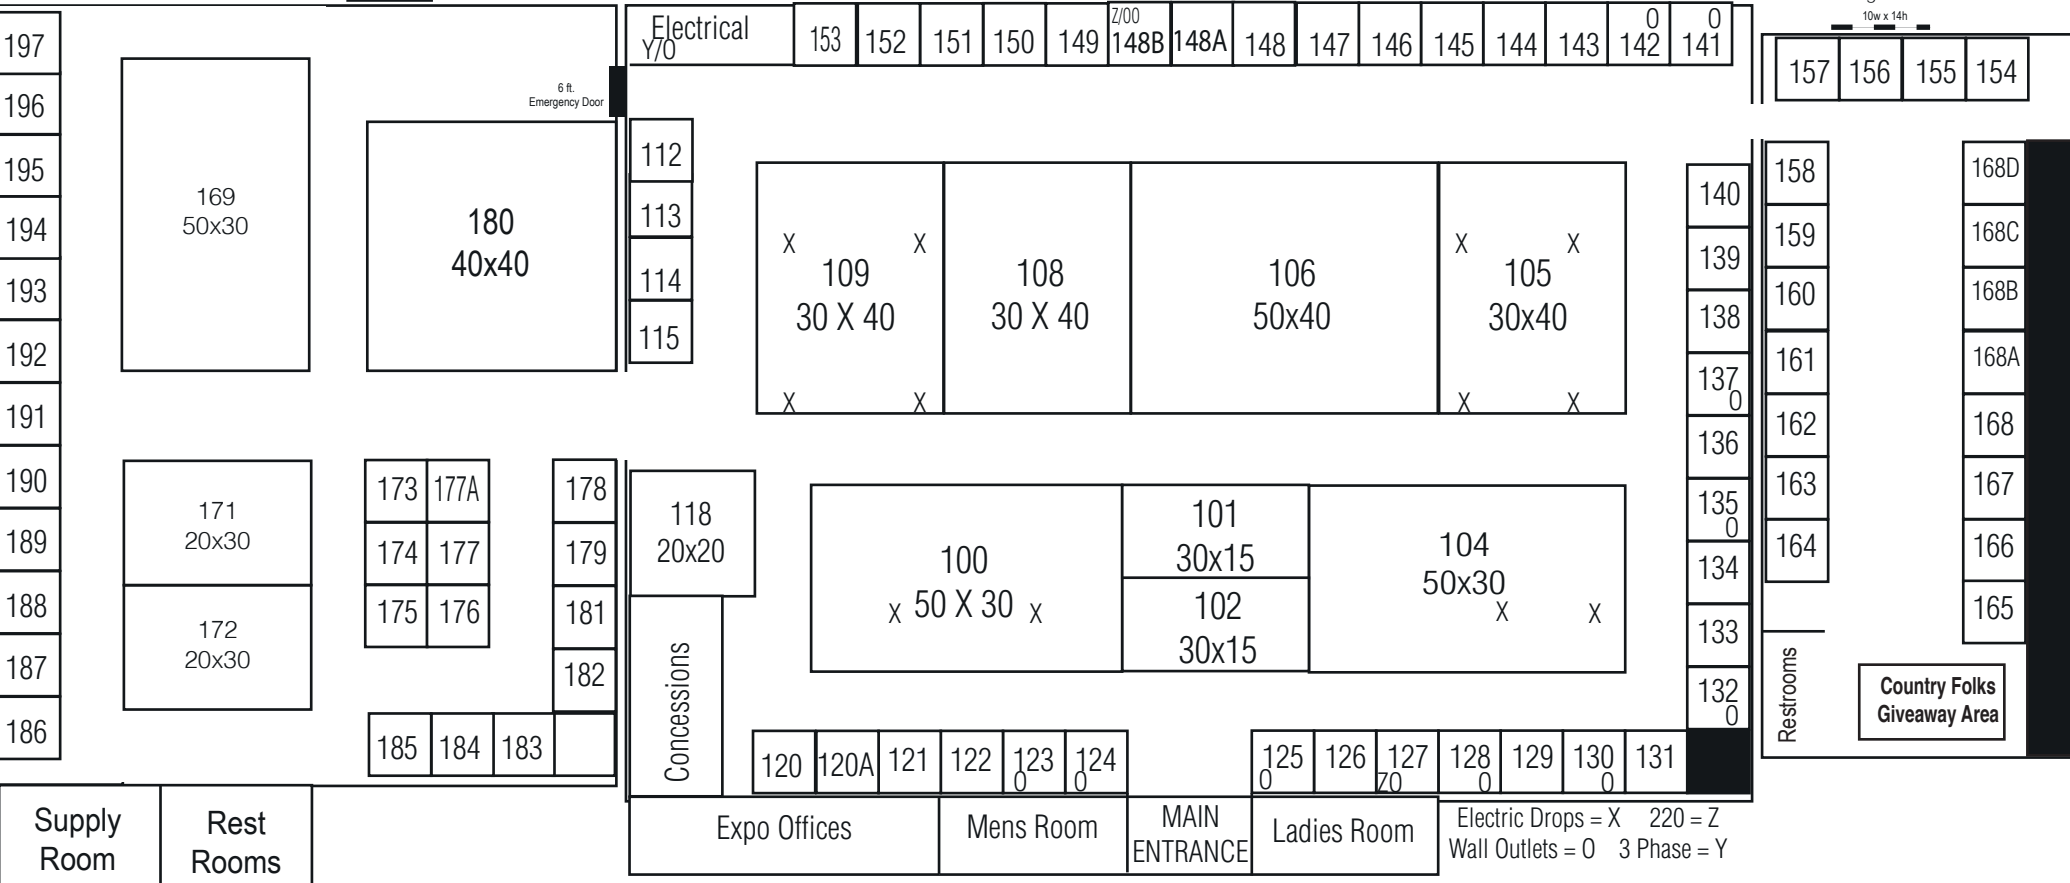

2027 Virginia FARM SHOW BUILDING 1

Over Head Door
12w x 14h

Large Door 16'x20'

Large Door 16'x20'

Large Door
10w x 14h

2027

Building 2 (Heated Tent)

Entrance

2027

Virginia FARM SHOW Building 3

2027 Virginia FARM SHOW Overview

PARKING AREA

Truck Corral

BUILDING 1

BB
40x2

Heated Tent 2

BUILDING 3

SKID STEER RODEO AREA