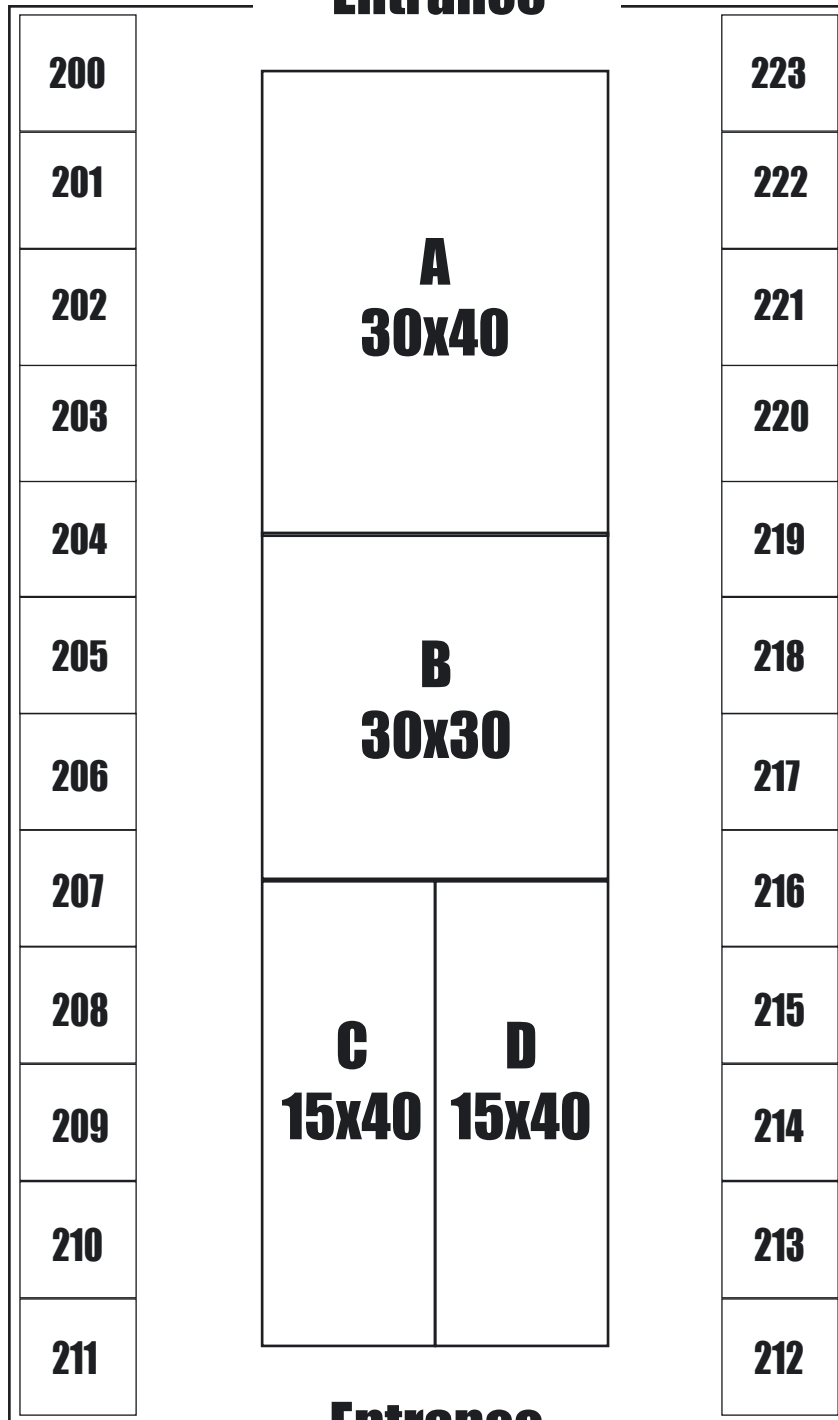

2027 Virginia FARM SHOW BUILDING 1

Over Head Door
12w x 14h

Large Door 16'x20'

Large Door 16'x20'

Large Door
10w x 14h

2027

Building 2 (Heated Tent)

Entrance

2027

Virginia FARM SHOW Building 3

2027 Virginia FARM SHOW Overview

PARKING AREA

Truck Corral

BUILDING 1

BB
40x2

Heated Tent 2